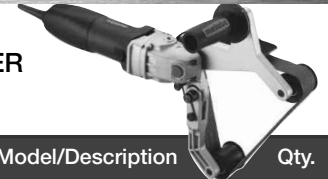

**PIPE / TUBE SANDER
KIT INCLUDES**

$1029.00

Order No.	Model/Description	Qty.
602132620	RBE12-180	1
626309000	Sanding belt P80 (ceramic)	1 pack
626310000	Sanding belt P120 (ceramic)	1 pack
626320000	Non-woven belt (medium)	1 pack
626313000	Pyramid belt A45	1 pack
626314000	Pyramid belt A30	1 pack
626315000	Pyramid belt A16	1 pack
626316000	Pyramid belt A6	1 pack
626323000	Felt belt	1 pack
623520000	Polishing paste (white)	1
623524000	Polishing paste (blue)	1